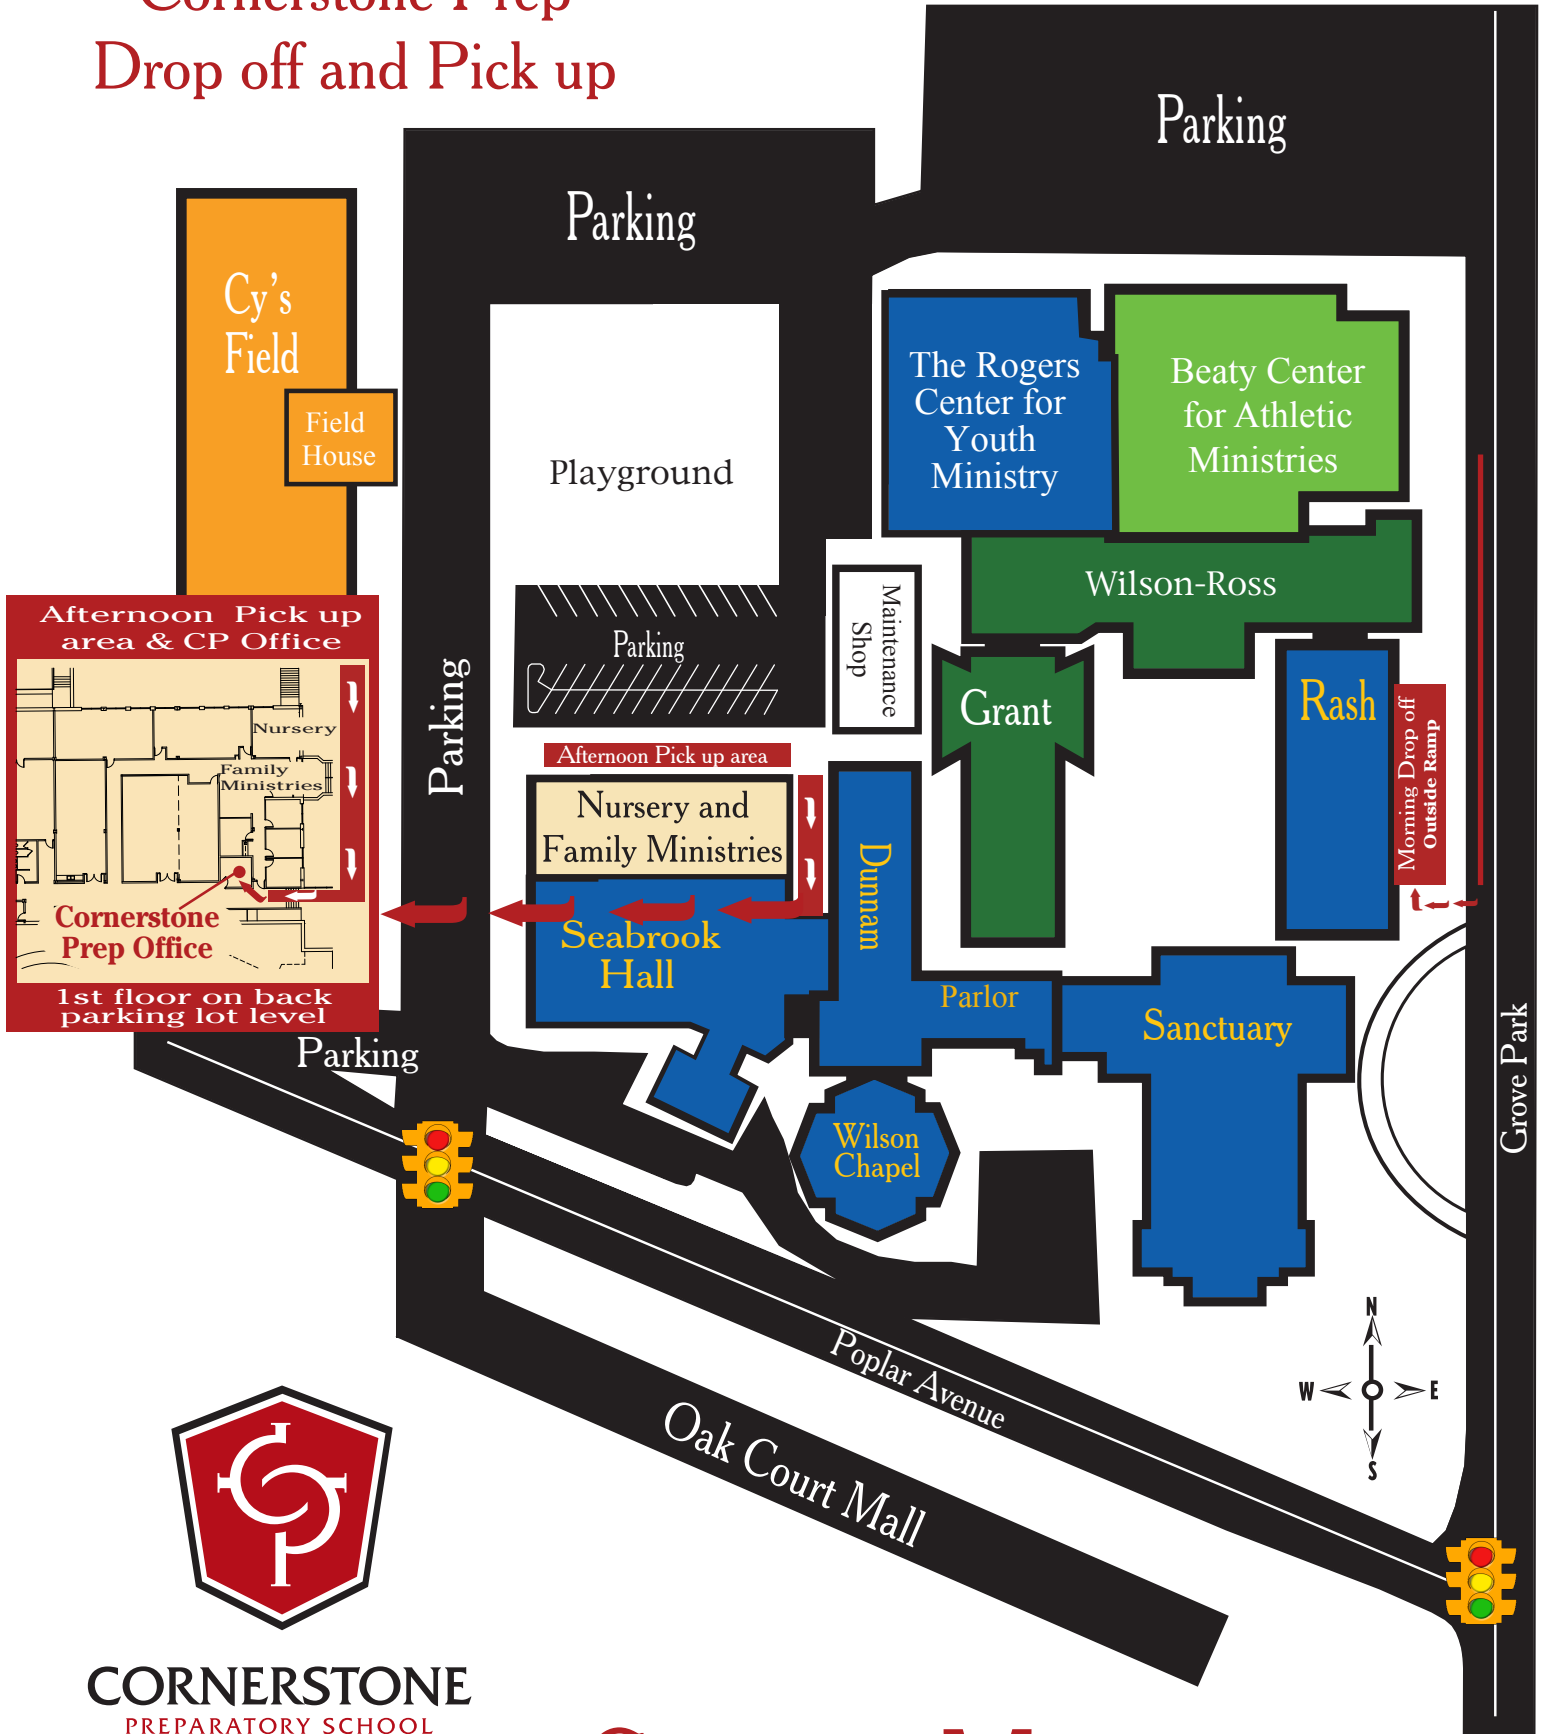

Cornerstone Prep Drop off and Pick up

CORNERSTONE
PREPARATORY SCHOOL
4488 Poplar Avenue
Memphis, TN 38117
901.261.4329

Campus Map